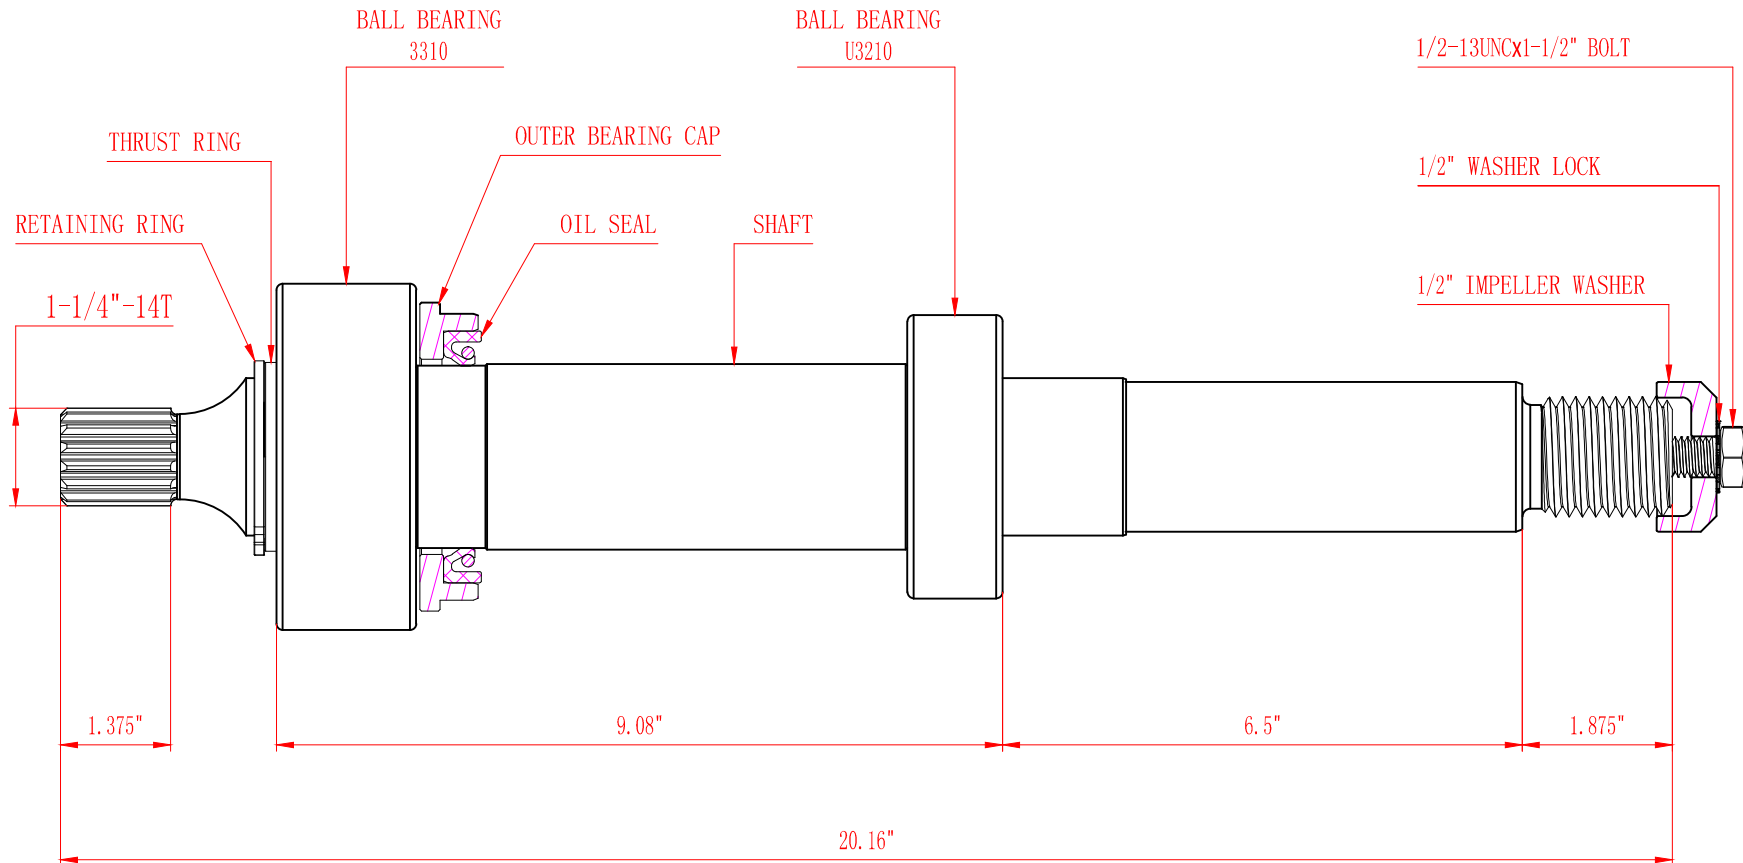

SHAFT KIT DIMENSIONS

B3JRMBHS/B4JRMBHS | CW | Splined | 111-B73051

4806 S 40th St, Phoenix, AZ 85040

© 2018 Access Truck Parts