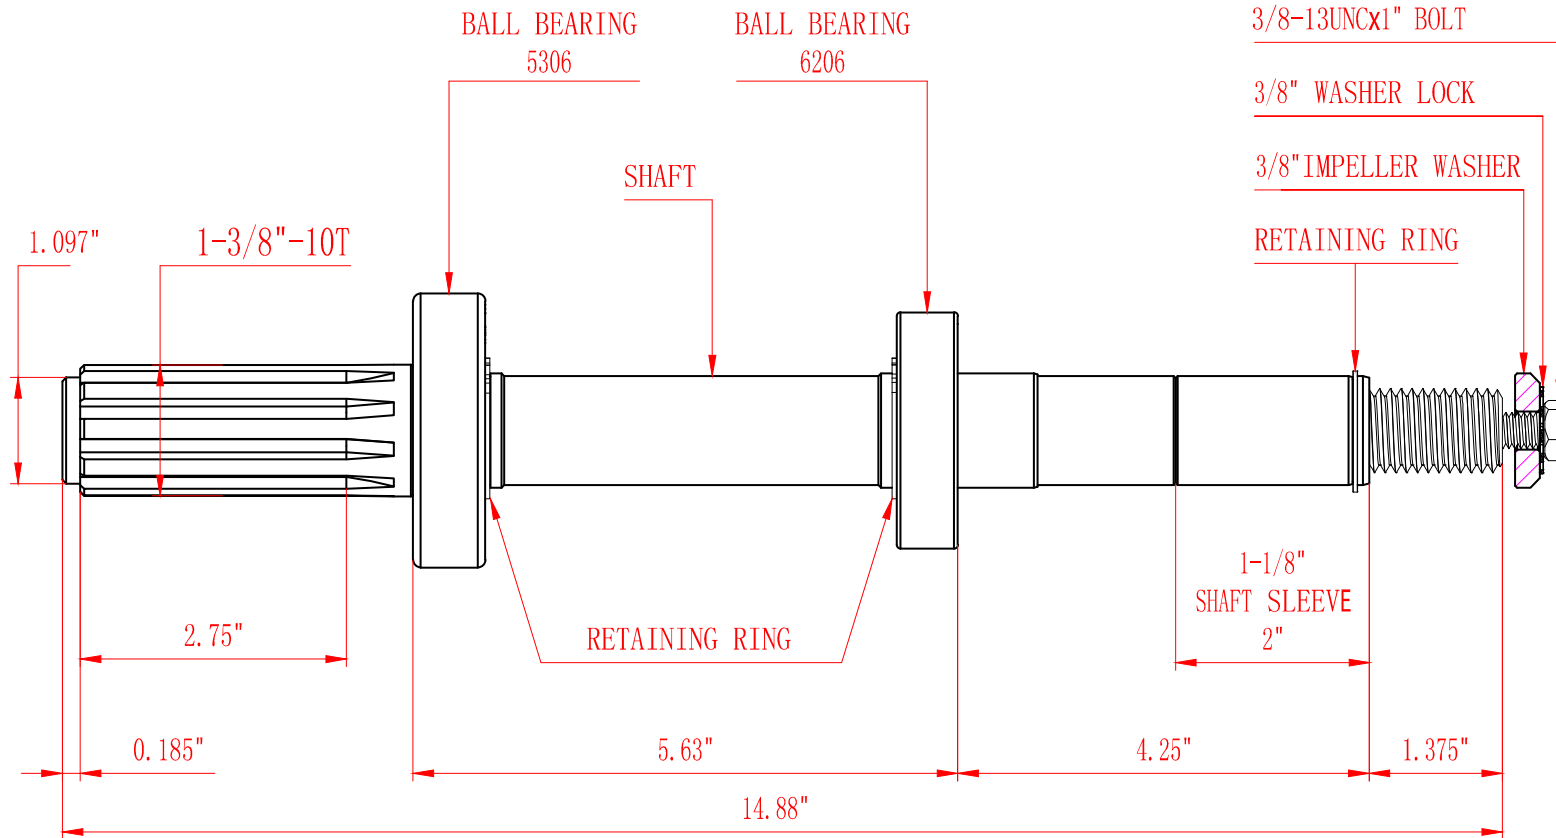

SHAFT KIT DIMENSIONS

B3ZQMS | CW | SAE-5 Engine Mount | 111-B78178

4806 S 40th St, Phoenix, AZ 85040

© 2018 Access Truck Parts