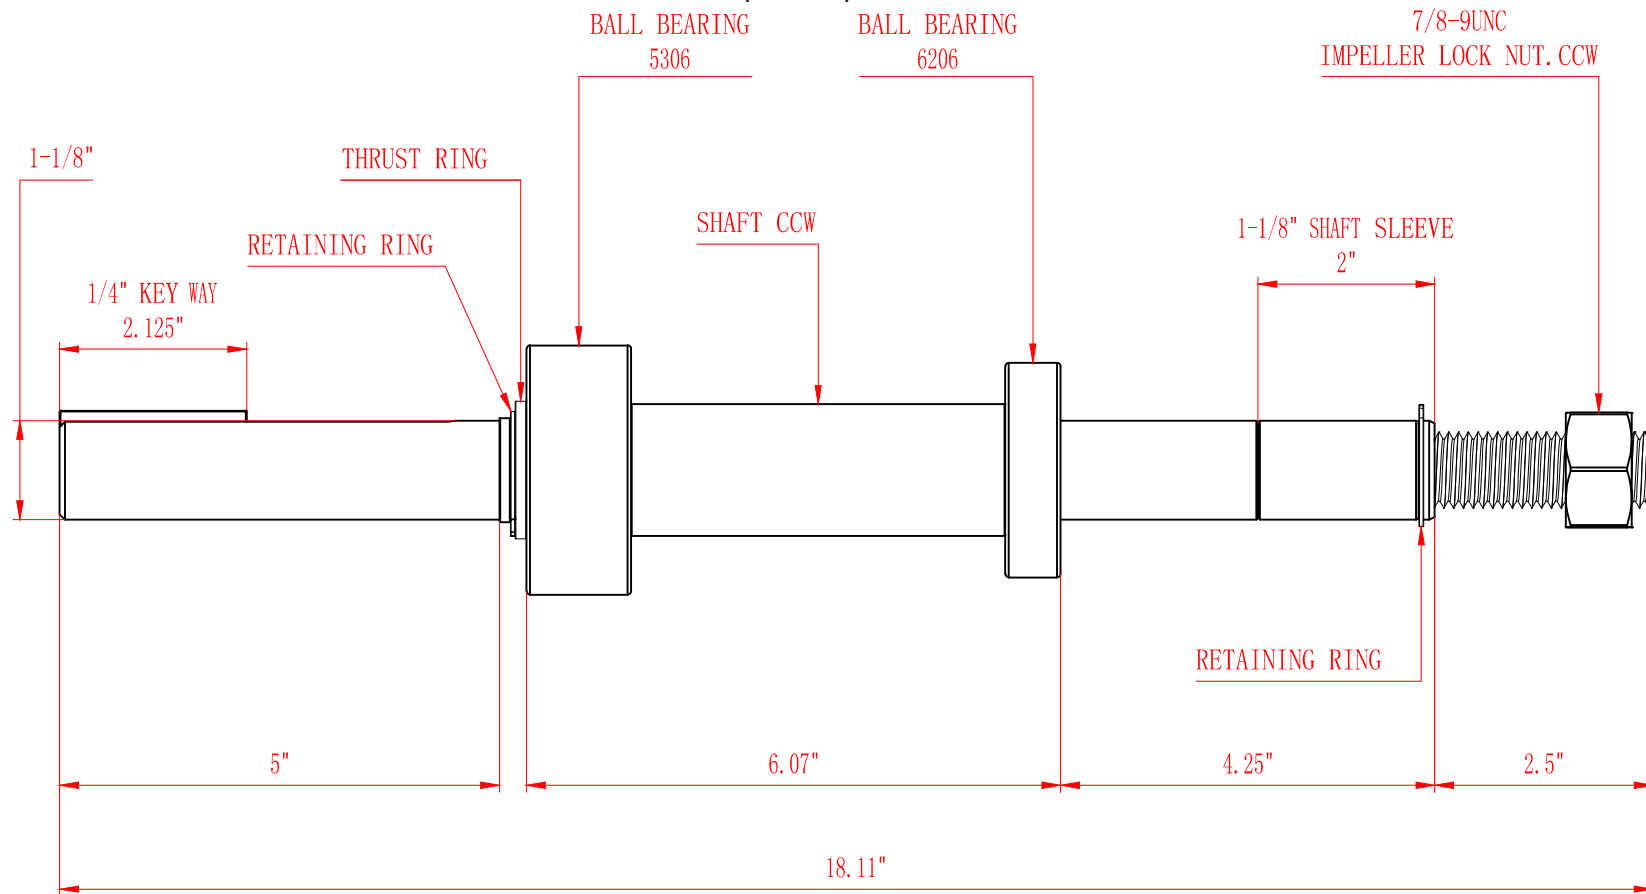

SHAFT KIT DIMENSIONS

B3ZRM | CCW | 111-B80696

4806 S 40th St, Phoenix, AZ 85040

© 2018 Access Truck Parts