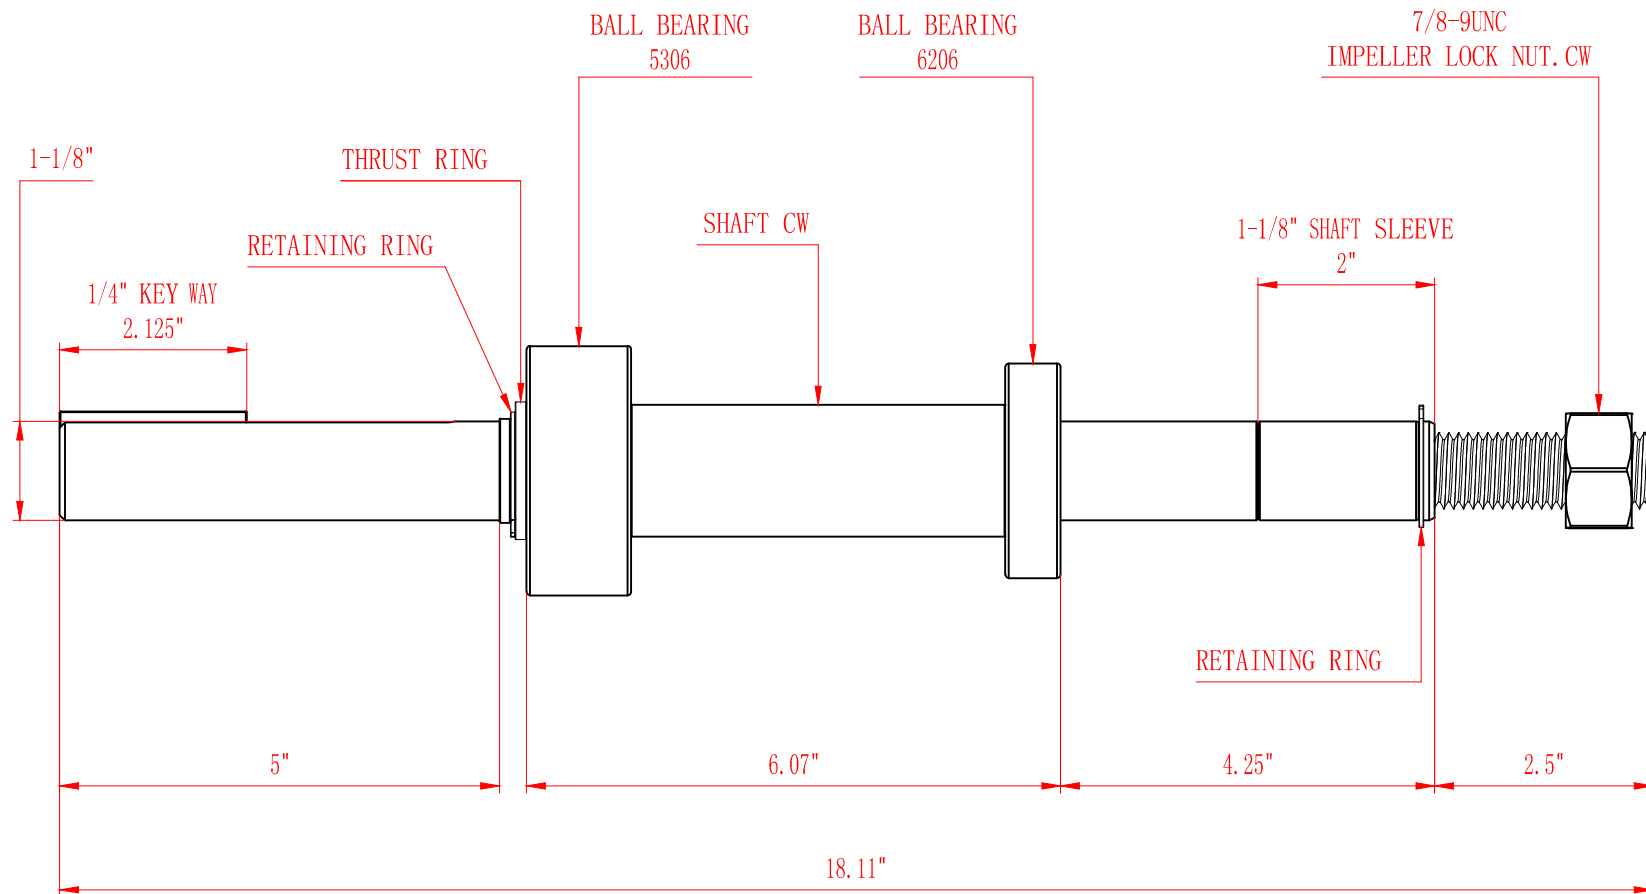

SHAFT KIT DIMENSIONS

B3ZRM | CW | 111-B80698

4806 S 40th St, Phoenix, AZ 85040

© 2018 Access Truck Parts