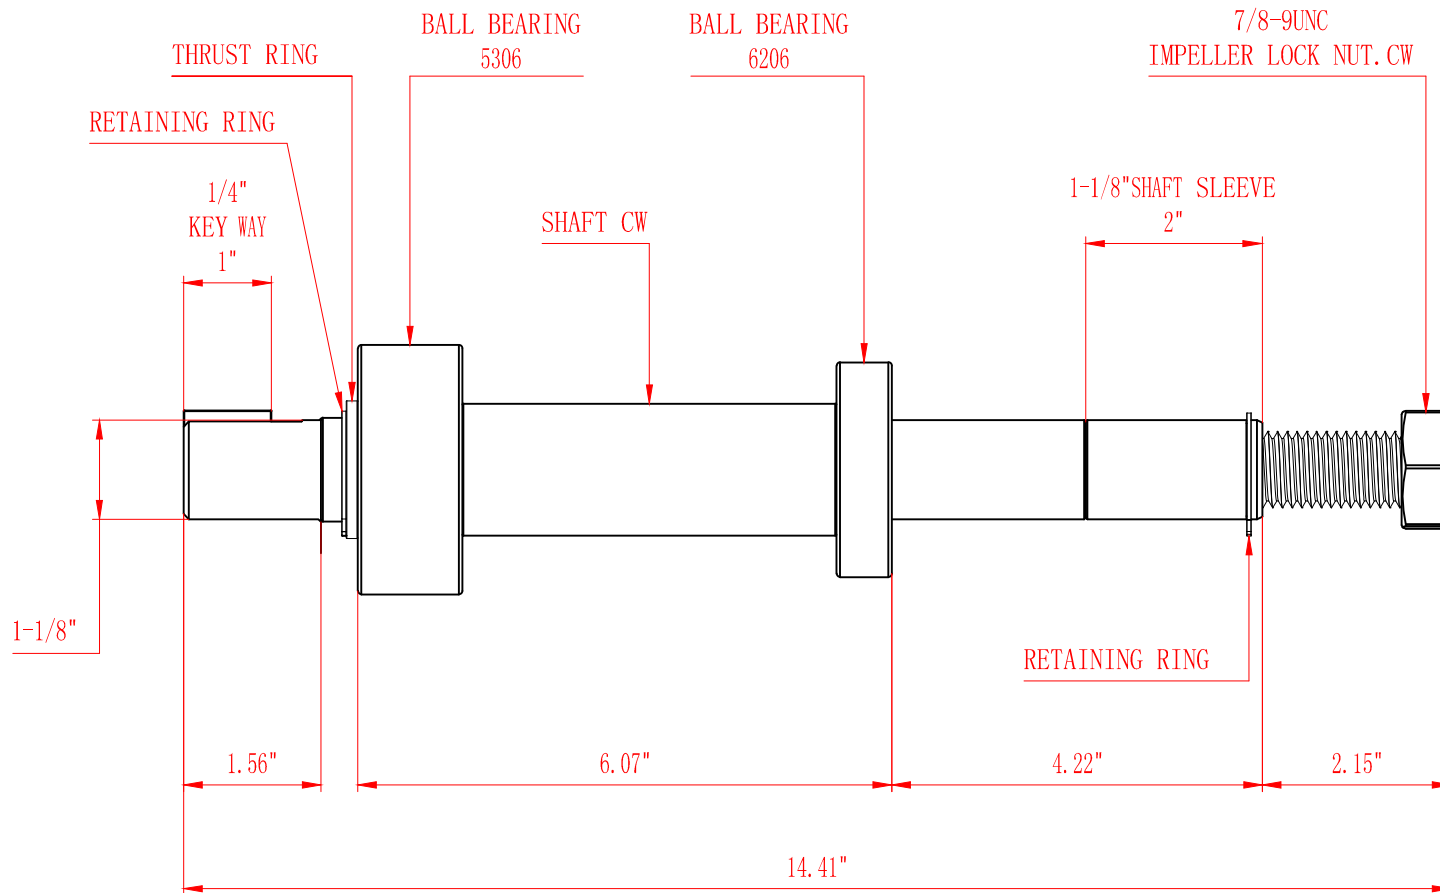

SHAFT KIT DIMENSIONS

B4ZRKS | CW | 111-B80703

4806 S 40th St, Phoenix, AZ 85040

© 2018 Access Truck Parts