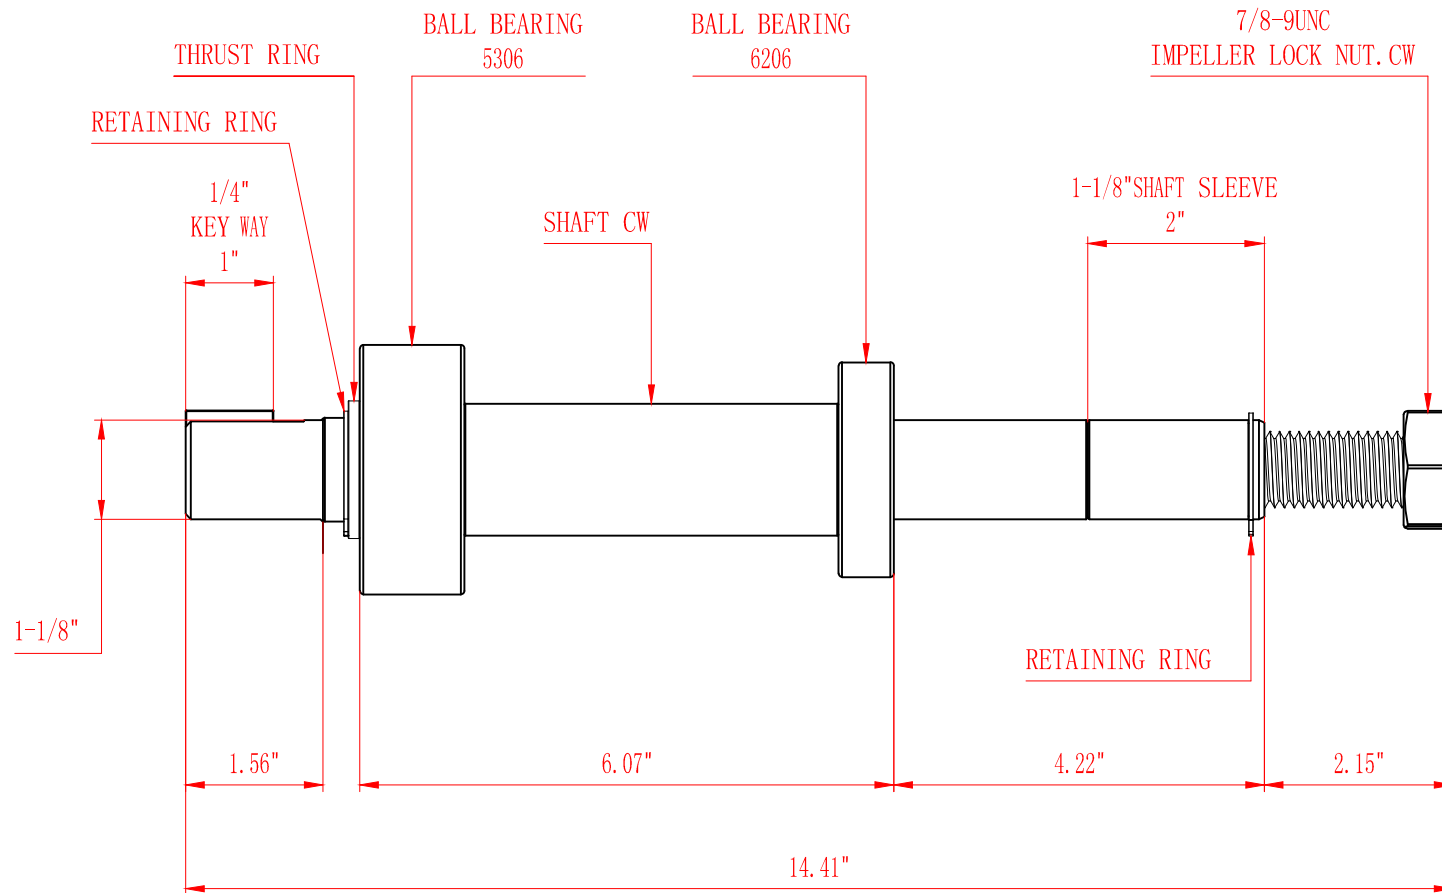

SHAFT KIT DIMENSIONS

B3ZRM | CW | Heavy-Duty | 111-B85585

4806 S 40th St, Phoenix, AZ 85040

© 2018 Access Truck Parts