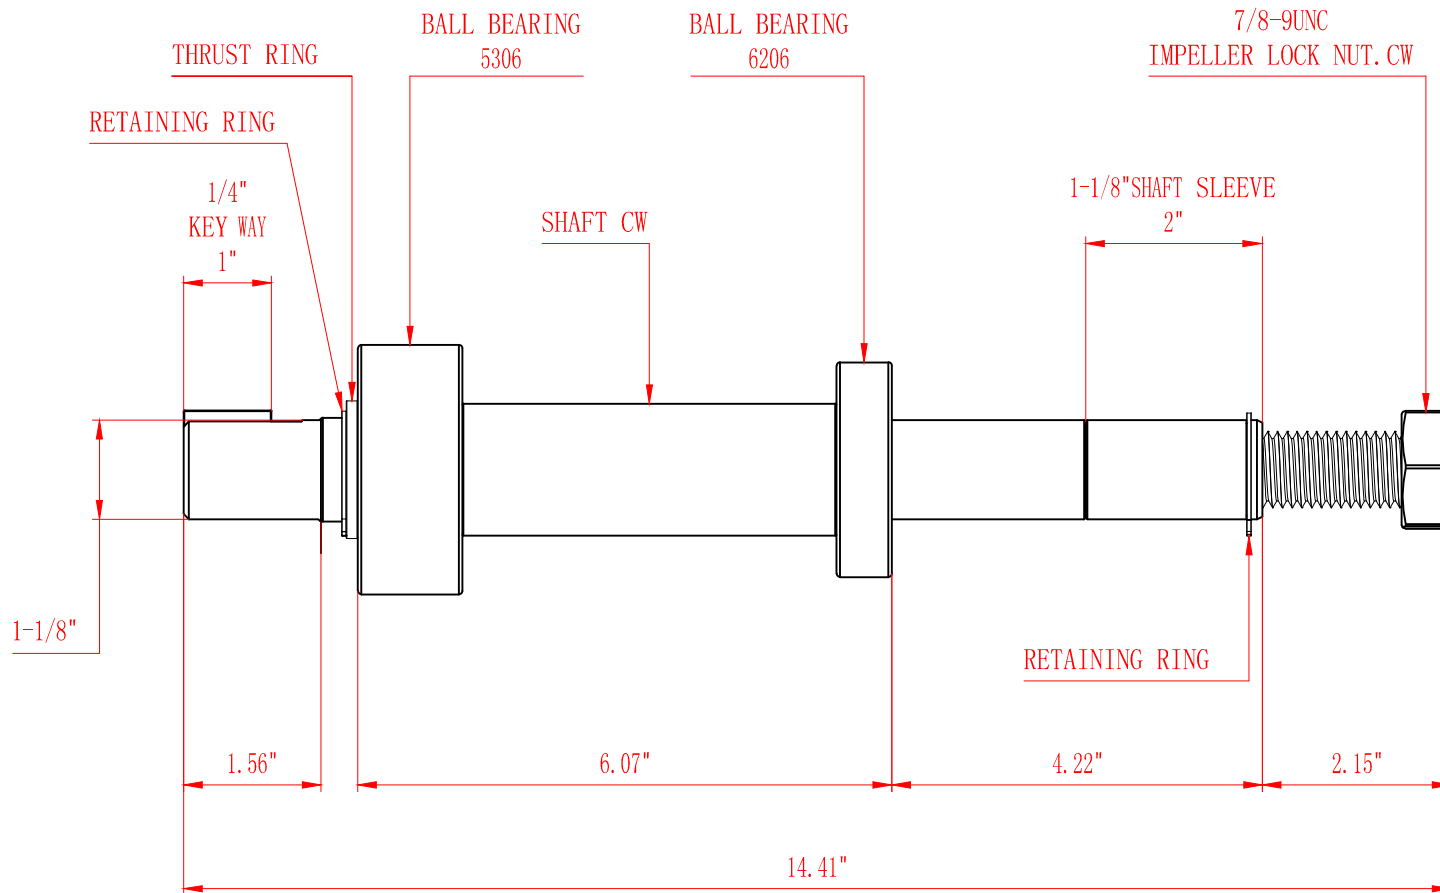

SHAFT KIT DIMENSIONS

B3ZRM | CCW | Heavy-Duty | 111-B85916

4806 S 40th St, Phoenix, AZ 85040

© 2018 Access Truck Parts