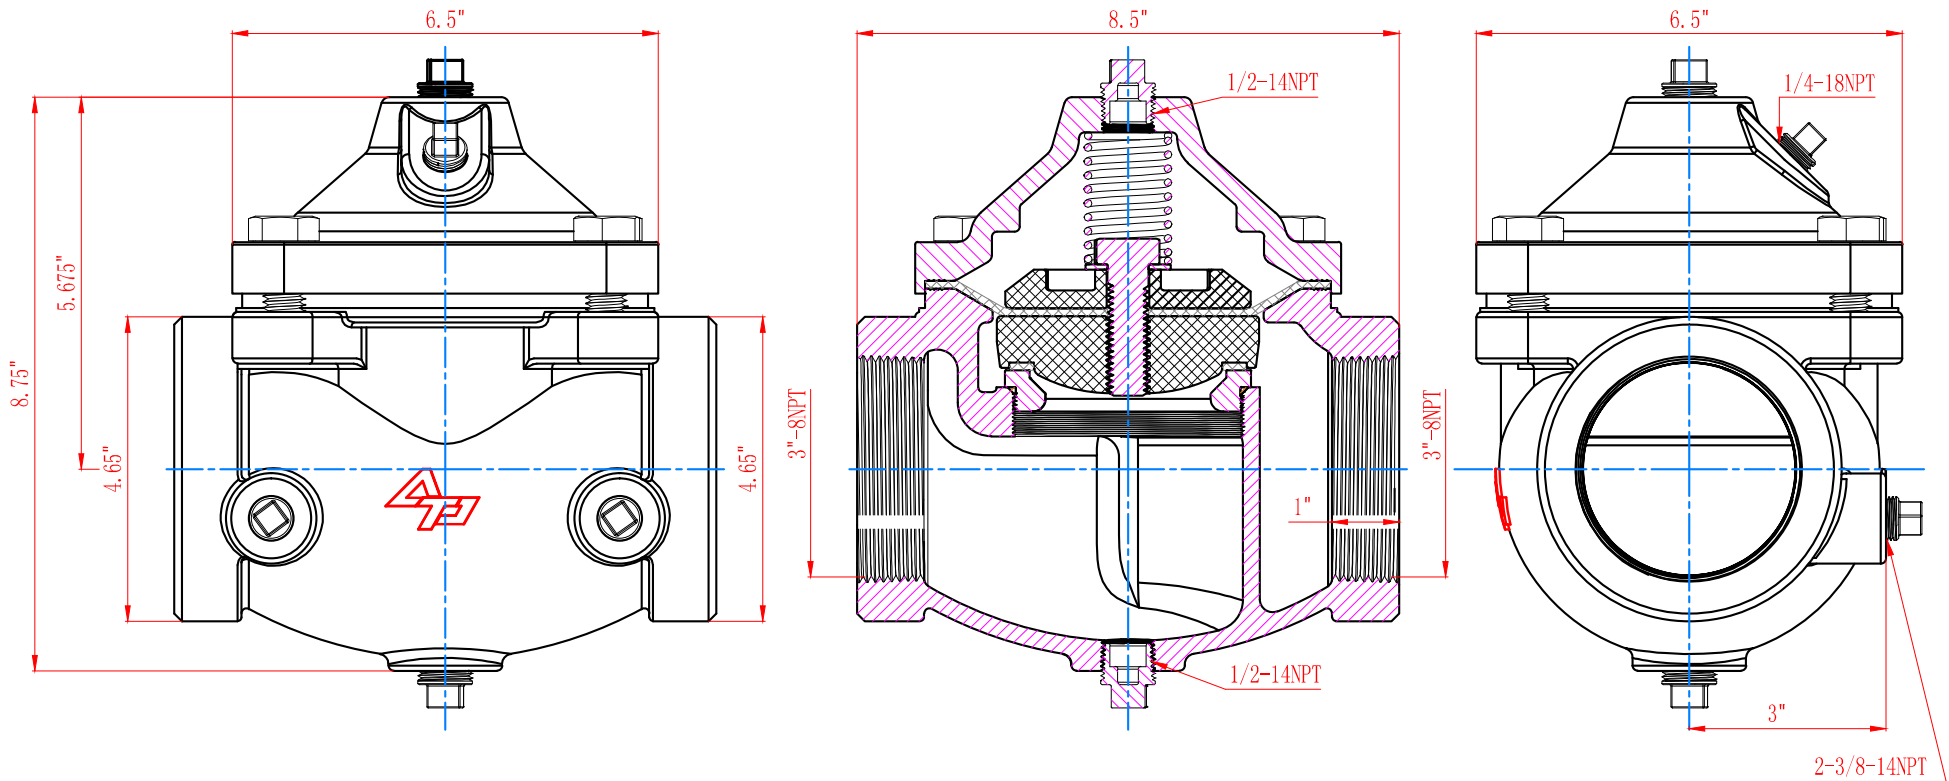

CLA VALVE DIMENSIONS

Inline | Threaded | 3" | 171-300

4806 S 40th St, Phoenix, AZ 85040

© 2018 Access Truck Parts