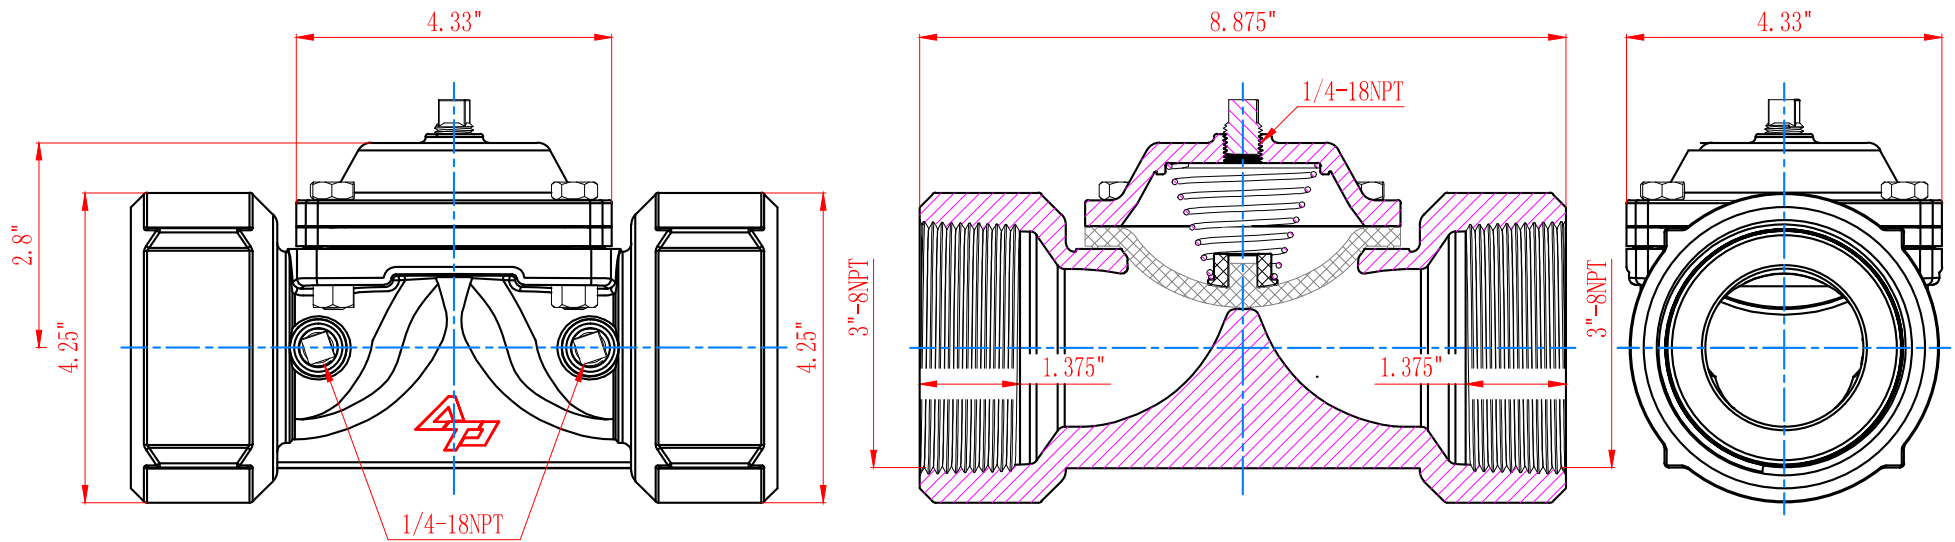

## DIAPHRAGM VALVE DIMENSIONS

Inline | Threaded | 3" | 1722-300

**ACCESSTRUCKPARTS**

4806 S 40th St, Phoenix, AZ 85040

© 2018 Access Truck Parts