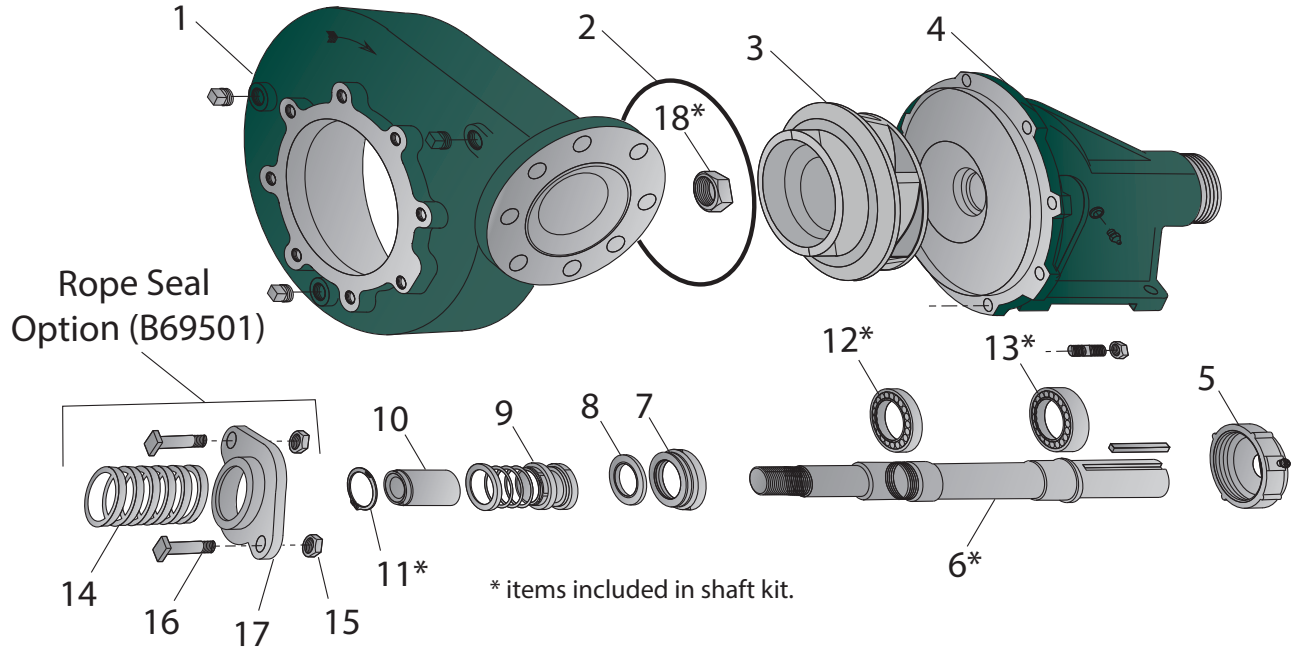

**PARTS BREAKDOWN**  
B6Z Water Pump (Rope or Mechanical)

COMMON PARTS			
#	NAME	SKU	ALT SKU
1	Volute, B6Z	<b>113-H05065</b>	H05065
2	Volute Gasket	<b>116-S05126</b>	S05126
3	Impeller B6Z, CW	<b>112-M04186</b>	M04186
5	Outer Bearing Cap	<b>116-S19914</b>	S19914
6*	Pump Shaft Kit	<b>111-B82184</b>	B82184
7	Inner Bearing Cap	<b>116-S19033</b>	S19033
8	Water Slinger	<b>116-S12260</b>	S12260
10	Shaft Sleeve	<b>116-S39242</b>	S39242
12*	Ball Bearing	<b>116-S13270</b>	S13270
13*	Ball Bearing	<b>116-S13271</b>	S13271
18*	Impeller Lock Nut (CW)	<b>116-M10220</b>	M10220

VARIABLE PARTS				
#	NAME	SEAL TYPE	SKU	ALT SKU
4	Pump Frame	Mechanical	<b>114-H04007</b>	H04007
4	Pump Frame	Rope Pack	<b>114-H00553</b>	H00553
9	Seal	Mechanical	<b>116-S32690</b>	S32690
11*	Retaining Ring	Mechanical	<b>116-S23009</b>	S23009
14	Rope Packing	Rope Pack	<b>116-S14022</b>	S14022
15	Packing Nut (2 req)	Rope Pack	<b>116-S23343</b>	S23343
16	Packing Bolt (2 req)	Rope Pack	<b>116-S23762</b>	S23762
17	Split Packing Gland	Rope Pack	<b>116-B82468</b>	S82468

COMPLETE PUMPS	
NAME	SKU
Rope Seal Pump	<b>101-B69501</b>
Mech Seal Pump	<b>101-B69500</b>