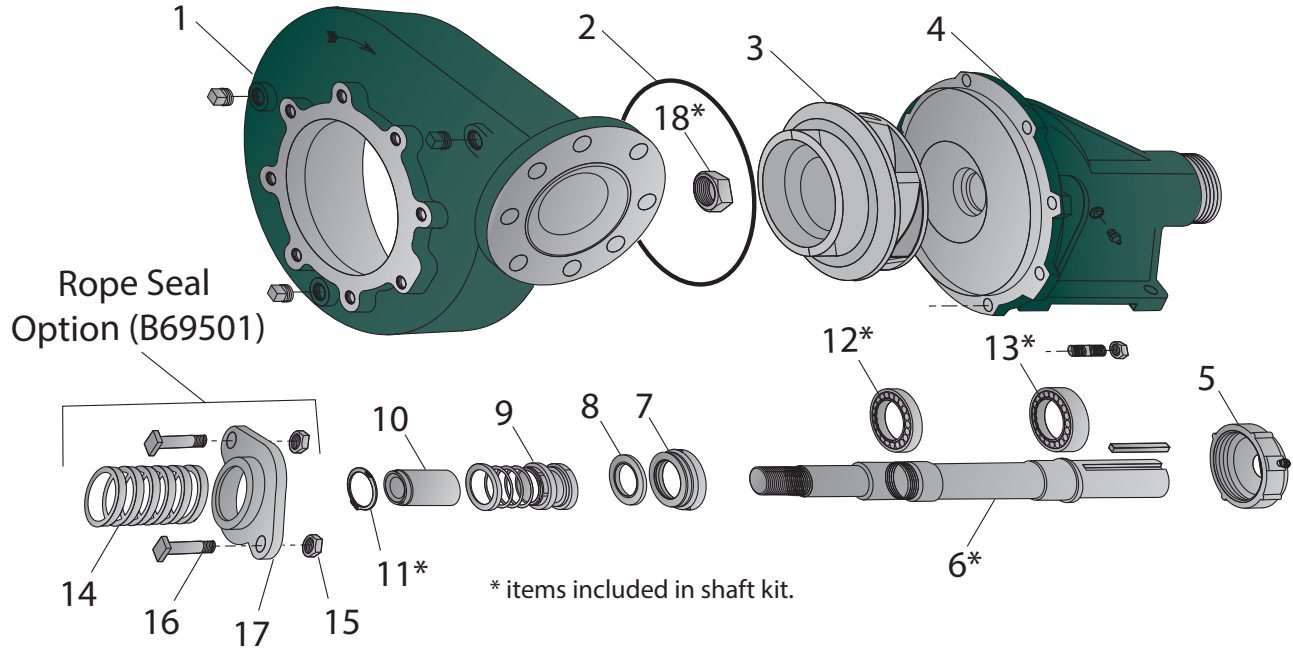

**PARTS BREAKDOWN**  
B6Z Water Pump (Rope or Mechanical)

\* items included in shaft kit.

COMMON PARTS			
#	NAME	SKU	ALT SKU
1	Volute, B6Z	<b>113-H05065</b>	H05065
2	Volute Gasket	<b>116-S05126</b>	S05126
3	Impeller B6Z, CW	<b>112-M04186</b>	M04186
5	Outer Bearing Cap	<b>116-S19914</b>	S19914
6*	Pump Shaft Kit	<b>111-B82184</b>	B82184
7	Inner Bearing Cap	<b>116-S19033</b>	S19033
8	Water Slinger	<b>116-S12260</b>	S12260
10	Shaft Sleeve	<b>116-S39242</b>	S39242
12*	Ball Bearing	<b>116-S13270</b>	S13270
13*	Ball Bearing	<b>116-S13271</b>	S13271
18*	Impeller Lock Nut (CW)	<b>116-M10220</b>	M10220

VARIABLE PARTS				
#	NAME	SEAL TYPE	SKU	ALT SKU
4	Pump Frame	Mechanical	<b>114-H04007</b>	H04007
4	Pump Frame	Rope Pack	<b>114-H00553</b>	H00553
9	Seal	Mechanical	<b>116-S32690</b>	S32690
11*	Retaining Ring	Mechanical	<b>116-S23009</b>	S23009
14	Rope Packing	Rope Pack	<b>116-S14022</b>	S14022
15	Packing Nut (2 req)	Rope Pack	<b>116-S23343</b>	S23343
16	Packing Bolt (2 req)	Rope Pack	<b>116-S23762</b>	S23762
17	Split Packing Gland	Rope Pack	<b>116-B82468</b>	S82468

COMPLETE PUMPS	
NAME	SKU
Rope Seal Pump	<b>101-B69501</b>
Mech Seal Pump	<b>101-B69500</b>